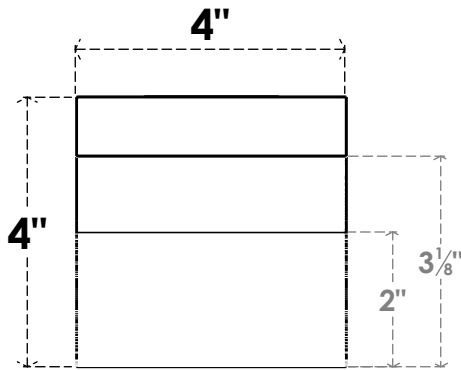

ITEM NUMBER: RFTURO040X04000X12000X004DEL00RCPR

4"W X 4"H X 12"L TIMBERTHANE ROUGH CEDAR DEL MONTE FAUX WOOD OPEN RAFTER TAIL, 4"L END, PRIMED TAN

GENERATED DATE : 03/02/2023

EKENA MILLWORK
 2300 WEST MAIN ST.
 CLARKSVILLE, TX 75426
 TOLL FREE: 866-607-0453
 WWW.EKENAMILLWORK.COM

NOTES

1. INSTALLATION TO BE COMPLETED IN ACCORDANCE WITH MANUFACTURER'S SPECIFICATIONS.
2. DRAWING MAY NOT BE TO SCALE
3. THIS DRAWING IS INTENDED FOR DESIGN AND PLANNING PURPOSES ONLY.
4. ALL INFORMATION CONTAINED HEREIN WAS CURRENT AT THE TIME OF DEVELOPMENT BUT MUST BE REVIEWED AND APPROVED BY THE PRODUCT MANUFACTURER TO BE CONSIDERED ACCURATE.
5. TIMBERTHANE ARCHITECTURAL PRODUCTS ARE MADE FROM HIGH DENSITY URETHANE AND COME FACTORY PRIMED