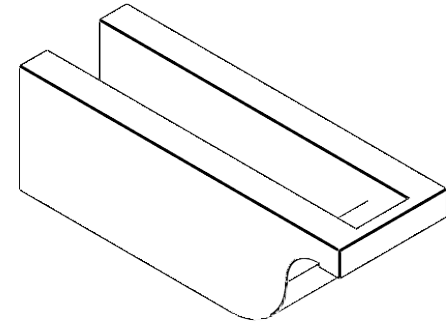

ITEM NUMBER: RFTURO040X04000X12000X004DEL00RCPR

4"W X 4"H X 12"L TIMBERTHANE ROUGH CEDAR DEL MONTE FAUX WOOD OPEN RAFTER TAIL, 4"L END, PRIMED TAN

GENERATED DATE : 03/02/2023

EKENA MILLWORK
 2300 WEST MAIN ST.
 CLARKSVILLE, TX 75426
 TOLL FREE: 866-607-0453
 WWW.EKENAMILLWORK.COM

NOTES

1. INSTALLATION TO BE COMPLETED IN ACCORDANCE WITH MANUFACTURER'S SPECIFICATIONS.
2. DRAWING MAY NOT BE TO SCALE
3. THIS DRAWING IS INTENDED FOR DESIGN AND PLANNING PURPOSES ONLY.
4. ALL INFORMATION CONTAINED HEREIN WAS CURRENT AT THE TIME OF DEVELOPMENT BUT MUST BE REVIEWED AND APPROVED BY THE PRODUCT MANUFACTURER TO BE CONSIDERED ACCURATE.
5. TIMBERTHANE ARCHITECTURAL PRODUCTS ARE MADE FROM HIGH DENSITY URETHANE AND COME FACTORY PRIMED