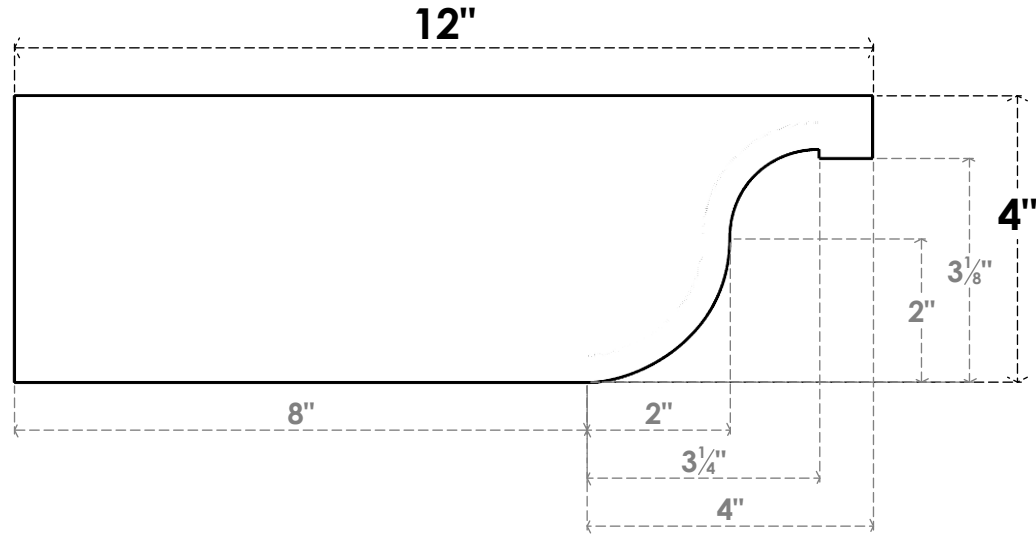

ITEM NUMBER: RFTURO040X04000X12000X004DEL00RCPR

4"W X 4"H X 12"L TIMBERTHANE ROUGH CEDAR DEL MONTE FAUX WOOD OPEN RAFTER TAIL, 4"L END, PRIMED TAN

GENERATED DATE : 03/02/2023

EKENA MILLWORK
 2300 WEST MAIN ST.
 CLARKSVILLE, TX 75426
 TOLL FREE: 866-607-0453
 WWW.EKENAMILLWORK.COM

NOTES

1. INSTALLATION TO BE COMPLETED IN ACCORDANCE WITH MANUFACTURER'S SPECIFICATIONS.
2. DRAWING MAY NOT BE TO SCALE
3. THIS DRAWING IS INTENDED FOR DESIGN AND PLANNING PURPOSES ONLY.
4. ALL INFORMATION CONTAINED HEREIN WAS CURRENT AT THE TIME OF DEVELOPMENT BUT MUST BE REVIEWED AND APPROVED BY THE PRODUCT MANUFACTURER TO BE CONSIDERED ACCURATE.
5. TIMBERTHANE ARCHITECTURAL PRODUCTS ARE MADE FROM HIGH DENSITY URETHANE AND COME FACTORY PRIMED